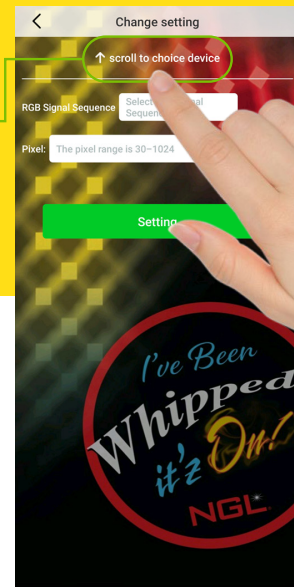

1 Manage Devices

Device Configuration

2

Device Selected

Device Connected

3

Please select a device
Swipe Upward

NOTE:
This is a critical step and often overlooked. Make sure you swipe Upward to locate your device.

4

Change if red is blue or green and visa versa

8 Pak number is **53**
4 pak number is **39**

5

Devices Not Selected

Device Disconnect