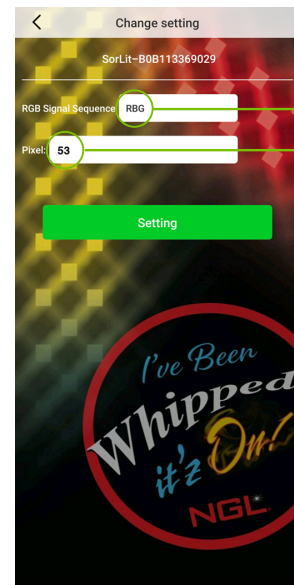

1 Manage Devices

Device Configuration

2

Device Selected

Device Connected

3

Please select a device
Swipe Upward

NOTE:
This is a critical step and often overlooked. Make sure you swipe Upward to locate your device.

4

Change if red is blue or green and visa versa

8 Pak number is **53**
4 pak number is **39**

5

Devices Not Selected

Device Disconnect