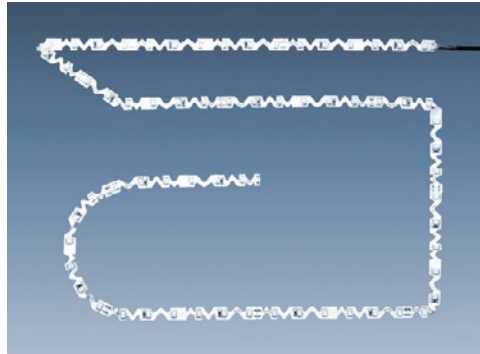

Z-Ribbon

Flexible LED Z-Ribbon for 90 degree and greater bends and corners

- Color temps in 3,000 K, 6,000 K, 10,000 K
- Available in Red, Green, Blue, Amber and RGB
- Can be cut in 2 inch increments

- 12VDC
- 3.34 Watt per foot
- Rated IP65 (outdoor)
- 8mm (5/8 inch) width